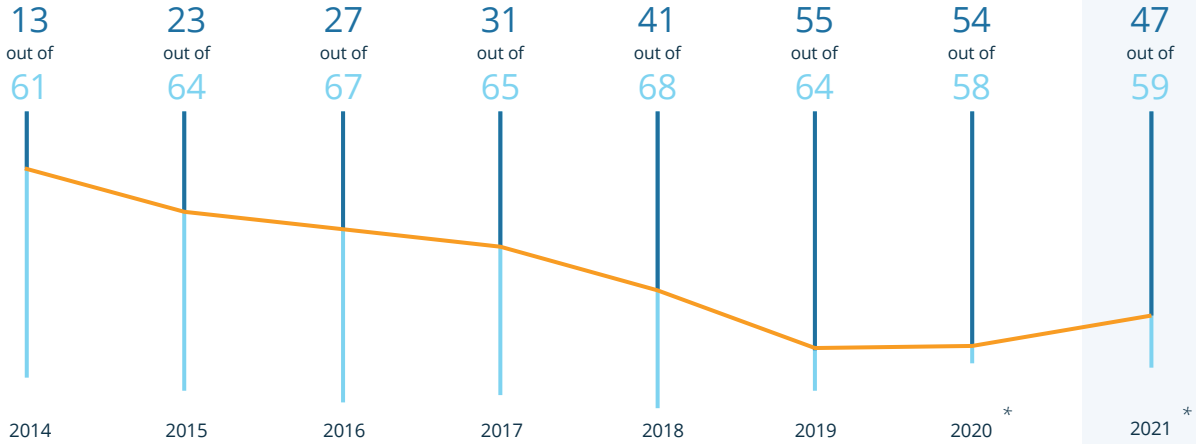

South Korea

Overall Ranking

* Note: These results may have been significantly influenced by the COVID-19 pandemic. Therefore, they should not be directly compared to previous years.

What Expats (Dis)Like

Quality of Medical Care

92%
South Korea

71%
Global

Getting Used to the Local Culture

30%
South Korea

18%
Global

Satisfaction Level

80%
South Korea