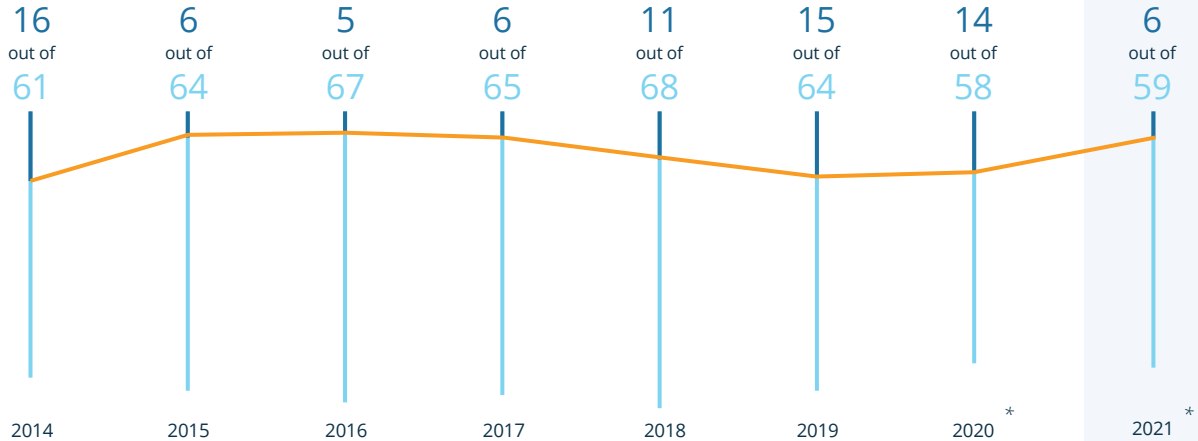

New Zealand

Overall Ranking

* Note: These results may have been significantly influenced by the COVID-19 pandemic. Therefore, they should not be directly compared to previous years.

What Expats (Dis)Like

Work-Life Balance

83%
New Zealand

66%
Global

Cost of Living

53%
New Zealand

34%
Global

Satisfaction Level

84%
New Zealand