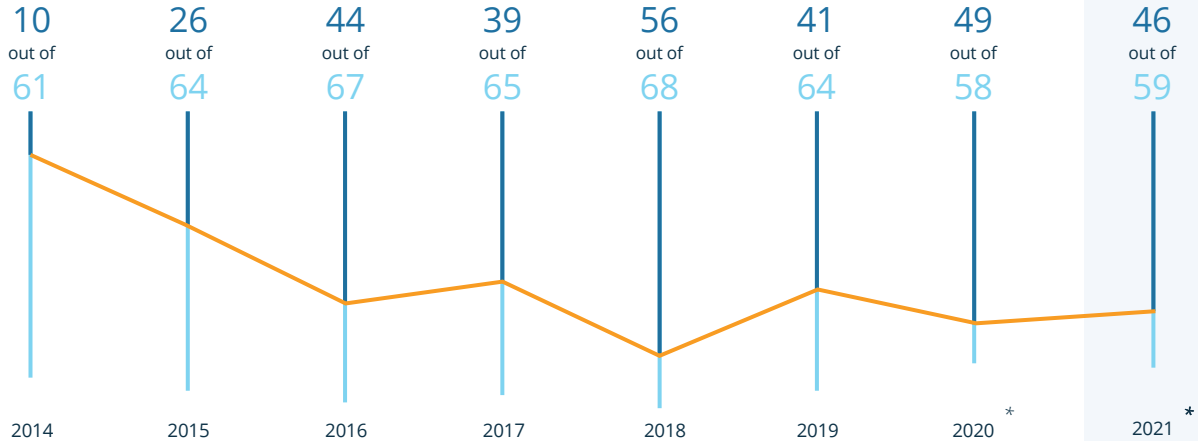

Hong Kong

Overall Ranking

* Note: These results may have been significantly influenced by the COVID-19 pandemic. Therefore, they should not be directly compared to previous years.

What Expats (Dis)Like

Transportation Infrastructure

96%
Hong Kong

76%
Global

Work-Life Balance

27%
Hong Kong

17%
Global

Satisfaction Level

73%
Hong Kong

77%
Global