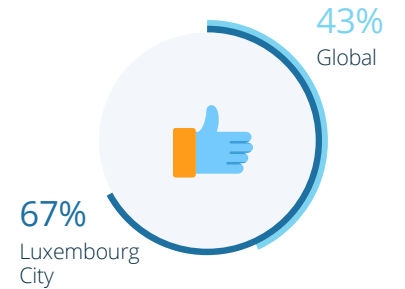

Expat Life in Luxembourg City

Quality of Urban Living Index

18th

- 60th** Leisure & Climate
- 32nd** Transportation
- 4th** Safety & Politics
- 5th** Health & Environment

Urban Work Life Index

1st

- 10th** Job & Career
- 1st** Job Security
- 16th** Work-Life Balance

Getting Settled Index

25th

- 26th** Local Friendliness
- 28th** Feeling Welcome
- 25th** Friends & Socializing
- 19th** Local Language

Finance & Housing Index

53rd

- 20th** Finance
- 61st** Housing

Overall Ranking

Local Cost of Living Index

54th

Happy with Local Career Opportunities

Unhappy with Local Climate and Weather

Happiness Level