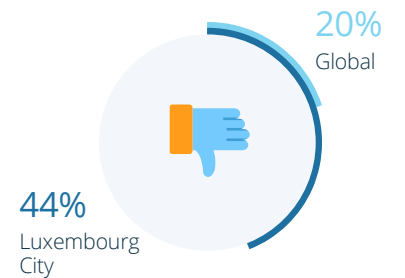

Expat Life in Luxembourg City

Quality of Urban Living Index

18th

- 60th** Leisure & Climate
- 32nd** Transportation
- 4th** Safety & Politics
- 5th** Health & Environment

Urban Work Life Index

1st

- 10th** Job & Career
- 1st** Job Security
- 16th** Work-Life Balance

Getting Settled Index

25th

- 26th** Local Friendliness
- 28th** Feeling Welcome
- 25th** Friends & Socializing
- 19th** Local Language

Finance & Housing Index

53rd

- 20th** Finance
- 61st** Housing

Overall Ranking

Local Cost of Living Index

54th

Happy with Local Career Opportunities

Unhappy with Local Climate and Weather

Happiness Level