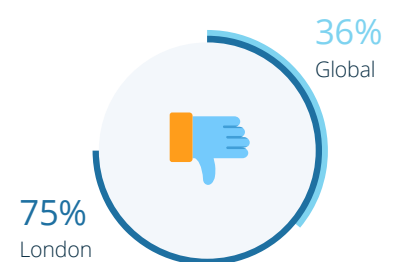

Expat Life in London

Quality of Urban Living Index

49th

- 50th** Leisure & Climate
- 36th** Transportation
- 53rd** Safety & Politics
- 44th** Health & Environment

Urban Work Life Index

37th

- 14th** Job & Career
- 41st** Job Security
- 55th** Work-Life Balance

Getting Settled Index

29th

- 40th** Local Friendliness
- 26th** Feeling Welcome
- 38th** Friends & Socializing
- 18th** Local Language

Finance & Housing Index

59th

- 58th** Finance
- 54th** Housing

Overall Ranking

51st
out of 66

Local Cost of Living Index

62nd

Happy with Local Career Opportunities

Unhappy with Local Cost of Living

Happiness Level