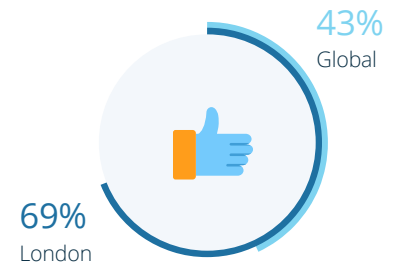

Expat Life in London

Quality of Urban Living Index

49th

- 50th** Leisure & Climate
- 36th** Transportation
- 53rd** Safety & Politics
- 44th** Health & Environment

Urban Work Life Index

37th

- 14th** Job & Career
- 41st** Job Security
- 55th** Work-Life Balance

Getting Settled Index

29th

- 40th** Local Friendliness
- 26th** Feeling Welcome
- 38th** Friends & Socializing
- 18th** Local Language

Finance & Housing Index

59th

- 58th** Finance
- 54th** Housing

Overall Ranking

51st
out of 66

Local Cost of Living Index

62nd

Happy with Local Career Opportunities

Unhappy with Local Cost of Living

Happiness Level